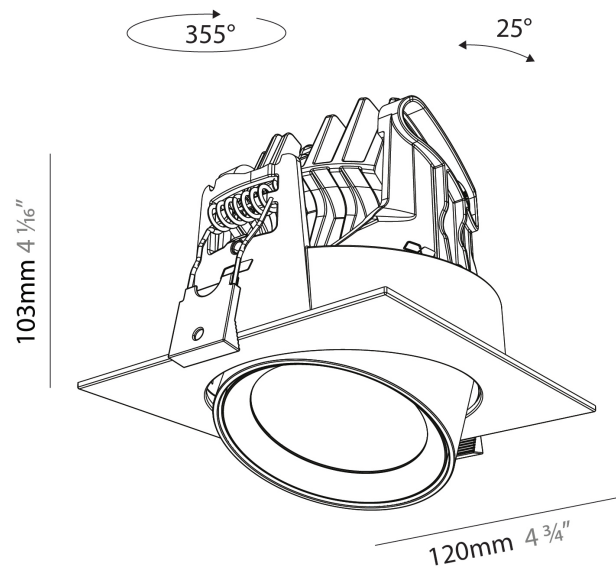

PHYSICAL

Shape: Cylinder
Diameter (mm): 120
Diameter (in): 4 3/4
Length (mm): 120
Length (in): 4 3/4
Height (mm): 105
Height (in): 4 1/8
Min. Recessing Depth (mm): 120
Min. Recessing Depth (in): 4 3/4
Light Distribution: Adjustable / Direct
Weight (kg): 0.665
Diffuser: Lens Pack - No Lens / Opal / Linear Spread Lens / Honeycomb / Spread Lens
Fixture Finish: SSR / BKV / CWI / CRY / HAB / UFT / ITA / RUA / FTG / MYG / LOD / PUS / FRO / FUP / KIA / POP / BLS / SPG / MEY / GOH / GUM / CHC / COM / ABZ / JAG / OBR / MOS / ROR
Fixture Material: Aluminum
Cut-out Measurements: Dia. 112mm / 4 7/16"

ELECTRICAL

Lamp Type: LED (Zhaga Standard)
Input Wattage (W): 34
Total Output Wattage (W): 30.9
Dimming: Tri-Mode (Non-Dimming and Phase Dimming (120Vac only) and 0-10V Dimming)
Driver Included: Yes
Driver Location: Recessed Housing
Driver Type: Constant Current - Universal
Driver Class: Class 2
Input Voltage (V): 120 - 277
Constant Current (MA): 900

LED

Color Temperature (°K): 2700 / 3000 / 3500 / 4000
Max. Delivered Lumen (lm): 2434 / 2534 / 2643 / 2768
Nominal Lumen (lm): 2788 / 2903 / 3027 / 3170
CRI: >90 CRI
Lamp Life (hrs): 50000

OPTICAL

Reflector°: 24 / 36 / 54
Adjustability: Rotational 350° / Tilt 25°

RATINGS AND CERTIFICATIONS

Certified By: CSA Certified to UL and CSA Standards
IP rating: IP20