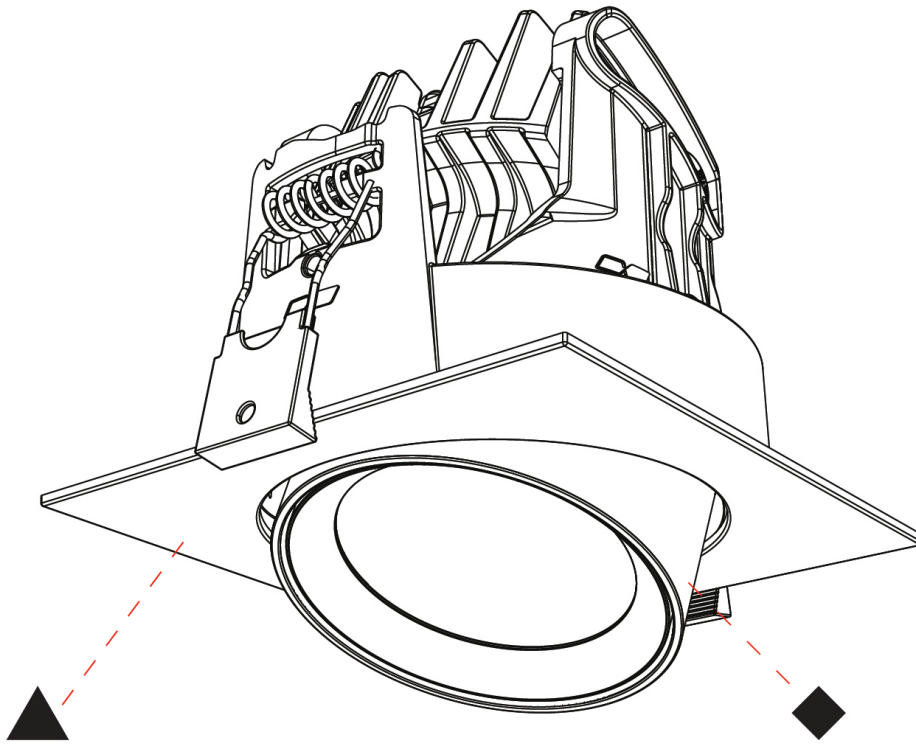

CENTRIQ SQUARE ADJUSTABLE RECESSED

A35984-

PROJECT	_____
TYPE	_____
SPECIFIER	_____
QUANTITY	_____
DATE	_____

A